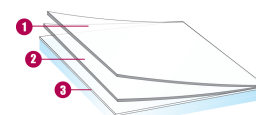

MAINTENANCE INSTRUCTIONS

Soapy water solution (ref. 600-F0355 Film on), do not clean for at least a month and do not apply any type of sticker or adhesive on the film.

Non-contractual data, SOLAR SCREEN® reserves the right to modify the composition of its films at any time. Consult our guarantee vouchers and our general conditions of sale.

INSTALLATION ADVICE

Vertical installation and on standard glass surface**

Clear single pane	✓
Tinted single pane	✓
Reflective tinted single pane	✓
Clear double pane	✓
Tinted double pane	✓
Reflective tinted double pane	✓
Gas-filled double pane - Low E	✓
STADIP EXT. clear double pane	✓
STADIP INT. clear double pane	✓

✓ Yes   ! Caution   ✗ Not recommended

*Recommendations provided on the basis of a glazed surface covering up to 2.5m².